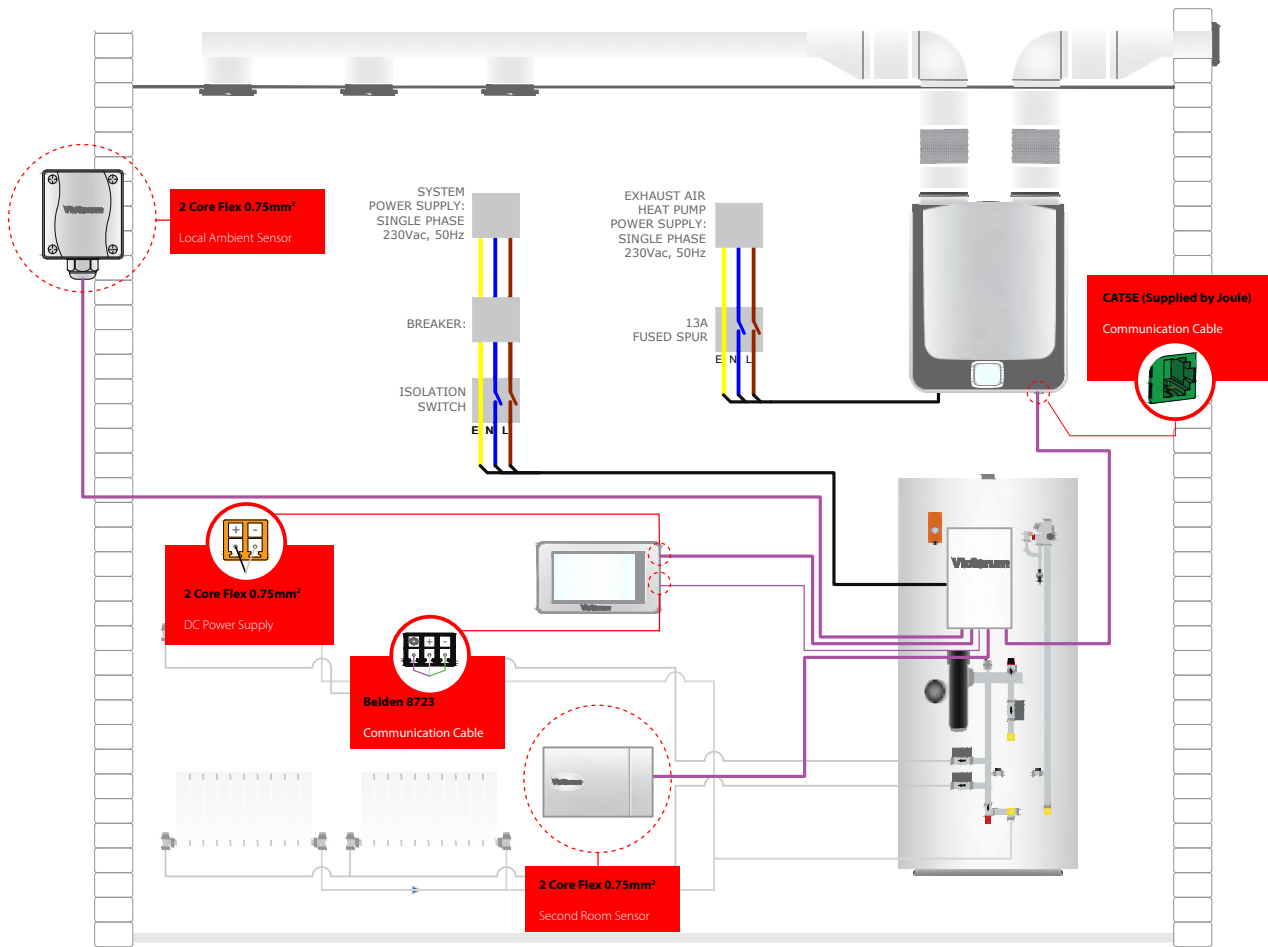

Victorium & 3Z Pre Plumb [Local ambient sensor]

Victorium & 3Z Pre Plumb [Central ambient sensor]