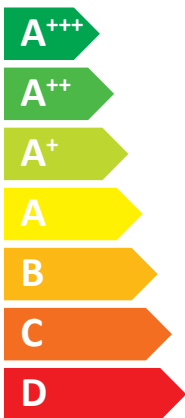

+

+

ENERG
енергия · ενεργεια

Samsung

AE120RXYDEG EU / Joule
e 300L H.G

A⁺⁺

A⁺

64 dB

AE120RXYDEG EU / Joule
300L H.G / MIM-E03xN

Icons representing energy efficiency features: a water heater, an A++ energy rating label, a radiator, an A+ energy rating label, and a tap with 'XL' indicating water saving.