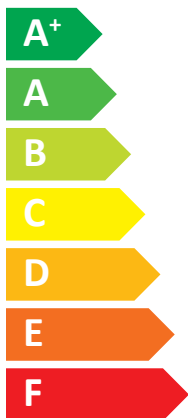

# ENERG

енергия · ενεργεια

Samsung

AE050RXYDEG EU / Joule  
e 200L H.G

**A<sup>++</sup>**

**A<sup>+</sup>**

61 dB

- 04 kW
- 05 kW**
- 05 kW

# ENERG

енергия · ενέργεια

Samsung

AE050RXYDEG EU / Joule  
200L H.G / MIM-E03xN

Icons representing energy efficiency for water heating: a water heater icon, an A++ rating arrow, a radiator icon, an A+ rating arrow, and a tap icon with an 'L' for low water consumption.

Icons representing additional features: a plus sign, a solar panel icon, an empty box, a plus sign, a washing machine icon, an 'X' rating box, a plus sign, a touch control icon, an 'X' rating box, a plus sign, a water heater icon, and an empty box.